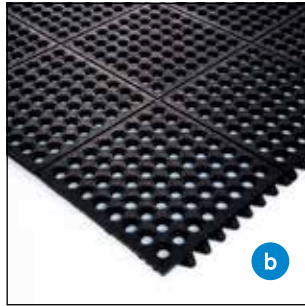

Modular mat

quality : SBR/NR (a, b en d)
quality : NBR/NR (c)

article code	thickness (mm)	dimensions (mm)	colour	execution (mm)
31081167	14	900 x 900	black	closed (a)
31081168	14	900 x 900	black	open (b)
31081169*	14	900 x 900	red	open (c)
31081170	13	900 x 900	black	closed with diamond profile (d)
31081175	14	75 x 990	black	edges for type a+b
31081176*	14	75 x 990	red	edges for type c

* oil resistant but does not resist aromatic oils and greases.