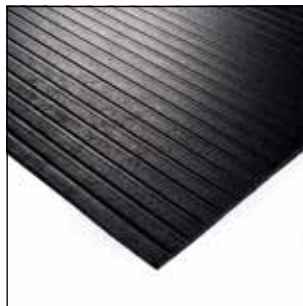

Gym mat 1 x 2m

execution : upper side lengthwise broadribbed, reverse with bubbles

article code	thickness (mm)	width (mm)	length (mm)	colour
31081194X	17	1000	2000	black