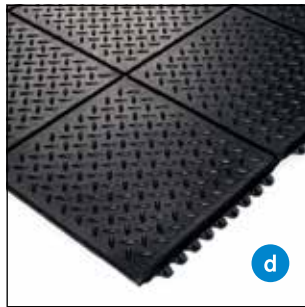

Modular mat

quality : SBR/NR (a, b en d)
quality : NBR/NR (c)

article code	thickness (mm)	dimensions (mm)	colour	execution (mm)
31081167	14	900 x 900	black	closed (a)
31081168	14	900 x 900	black	open (b)
31081169*	14	900 x 900	red	open (c)
31081170	13	900 x 900	black	closed with diamond profile (d)
31081175	14	75 x 990	black	edges for type a+b
31081176*	14	75 x 990	red	edges for type c

* oil resistant but does not resist aromatic oils and greases.