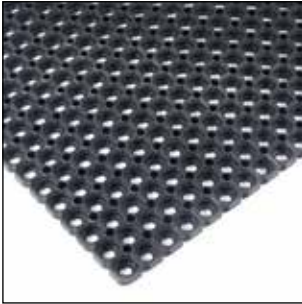

Ringmats are suitable for both indoor and outdoors use. They are anti-slip and ideal for workplaces and walkways that are used intensively. In addition, ringmats are excellent as entrance mats. By means of connectors the mats can be coupled to each other and therefore can virtually be given any desired size.

Ringmat M5

article code	thickness (mm)	dimensions (mm)	colour	execution	weight (kg)
31010154	16	600 x 400	black	open	1,6
31010153	18	1500 x 1000	black	open	15
31010156	22	600 x 400	black	open	2
31010155	22	1000 x 500	black	open	5
31010157	22	1200 x 800	black	open	9
31010150	22	1500 x 1000	black	open	15
31010152	22	1500 x 1000	black	closed	15
31011163	22	2000 x 1000	black	open	20
31010160*	22	1200 x 800	red	open	9

* Suitable for oily and greasy workplaces