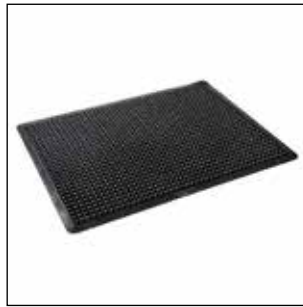

Workplace mats are ideal for areas where work is done standing in one place for extended periods of time. The mats are anti-slip, anti-fatigue and have shock and sound absorbing properties. The beveled edges provide additional security to avoid tripping.

Applications: workshops for assembly, production and packaging activities at or behind machinery and counters.

Ergonomic anti fatigue mat

execution : uppside round studs and sloping edges

article code	thickness (mm)	width (mm)	length (mm)	colour	weight (kg)
31101020	15	900	600	black	3,2
31101021	15	1200	900	black	8